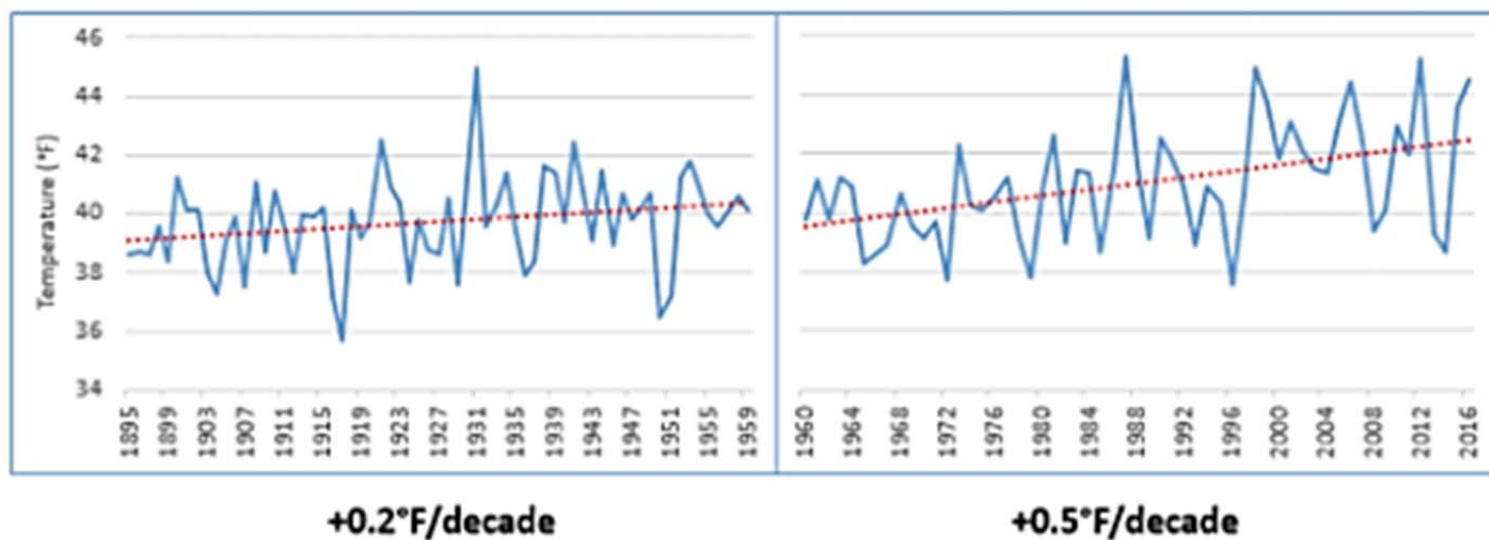

Minnesota Average Annual Temperature, 1895 -2016

Source: NOAA, 2017